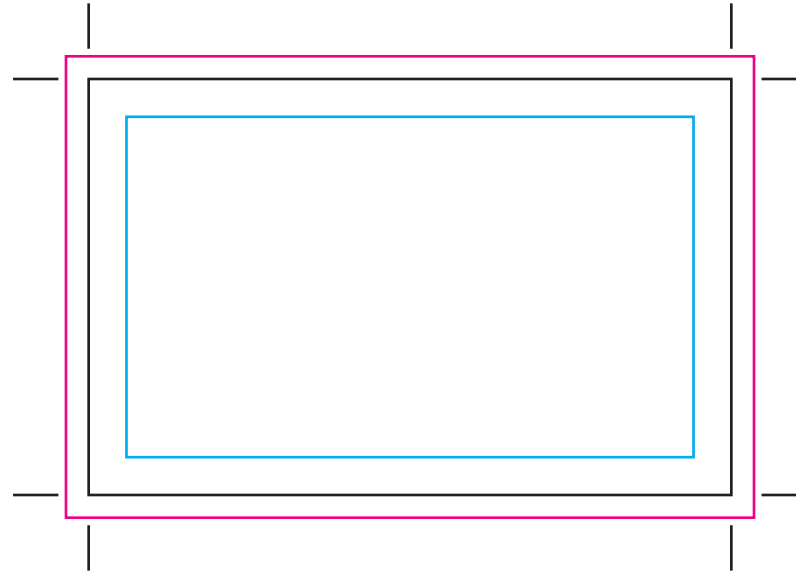

BUSINESS CARD TEMPLATE

— Finished Size

Overall size: 85mm x 55mm

— Bleed Area

— Text Limit/Quiet Border (Text and images not running to bleed should be within this area)

Please **remove** this Template after creating your artwork.